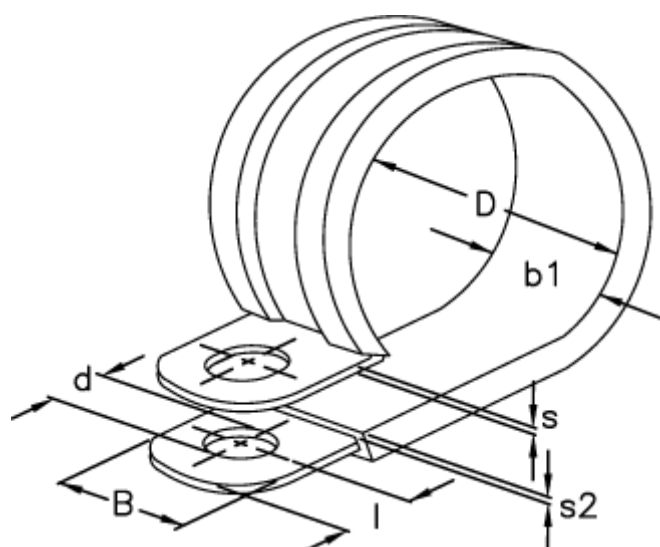

Article number: 029456112036

Description: Norma pipe retaining clip
RLGU 1. 36/12 W1

Measures

b1	= 15.0
d	= 6.4
Diameter D	= 36
l	= 6
s	= 0.8
s2	= 1.2
Width B	= 12